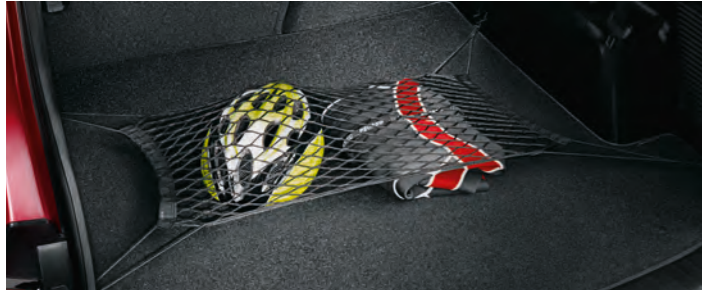

LUGGAGE NET

This luggage net is both durable and flexible, keeping items securely stowed in the trunk.
85790C5000

SKI & SNOWBOARD CARRIER 400 & 600

A reliable travel companion for your future winter adventures. The "ski & snowboard carrier 400" is capable of holding up to 4 pairs of skis or 2 snowboards. If you need even more room you can opt for the "ski & snowboard carrier 600" for up to 6 pairs of skis or 4 snowboards. Both are lockable for added security.

66701ADE10 (carrier 400)

66701ADE00 (carrier 600)